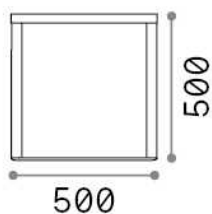

General info

Outdoor - Floor lamps

Ean	8021696300641
Item	IPOSTESI PT H50 BIANCO
Installation	Floor lamps
Guarantee	5 years
Gross weight	6.26 kg
Volume	0.137853 m ³

Technical info

Net weight	4.94 kg
Insulation class	I
Protection index	IP44
Compliance	CE
Operating temperature	-
Full load efficiency	X
Dimmer	NO, On-Off
Power output	220-240 V AC 50/60 Hz Integrated switch button
Power supply	Separate, included Replaceable (by qualified operators only), electronic

Source info

Integrated source	Integrated LED module
Replaceable source	No
Power	LED 16 W
Emission	Indirect
Max consumption	max 16,00 W
Features LED	LED SMD
CCT LED	3000 K
Duration LED (t. 25°C)	30000 h
CRI	> 80
Light beam	115°
Light beam flux	1800 lm
Useful light flux	1440 lm
Photobiological risk	EXEMPT
Bulb included	1 - E14 OLIVA 4W 3000K CRI80 SATIN